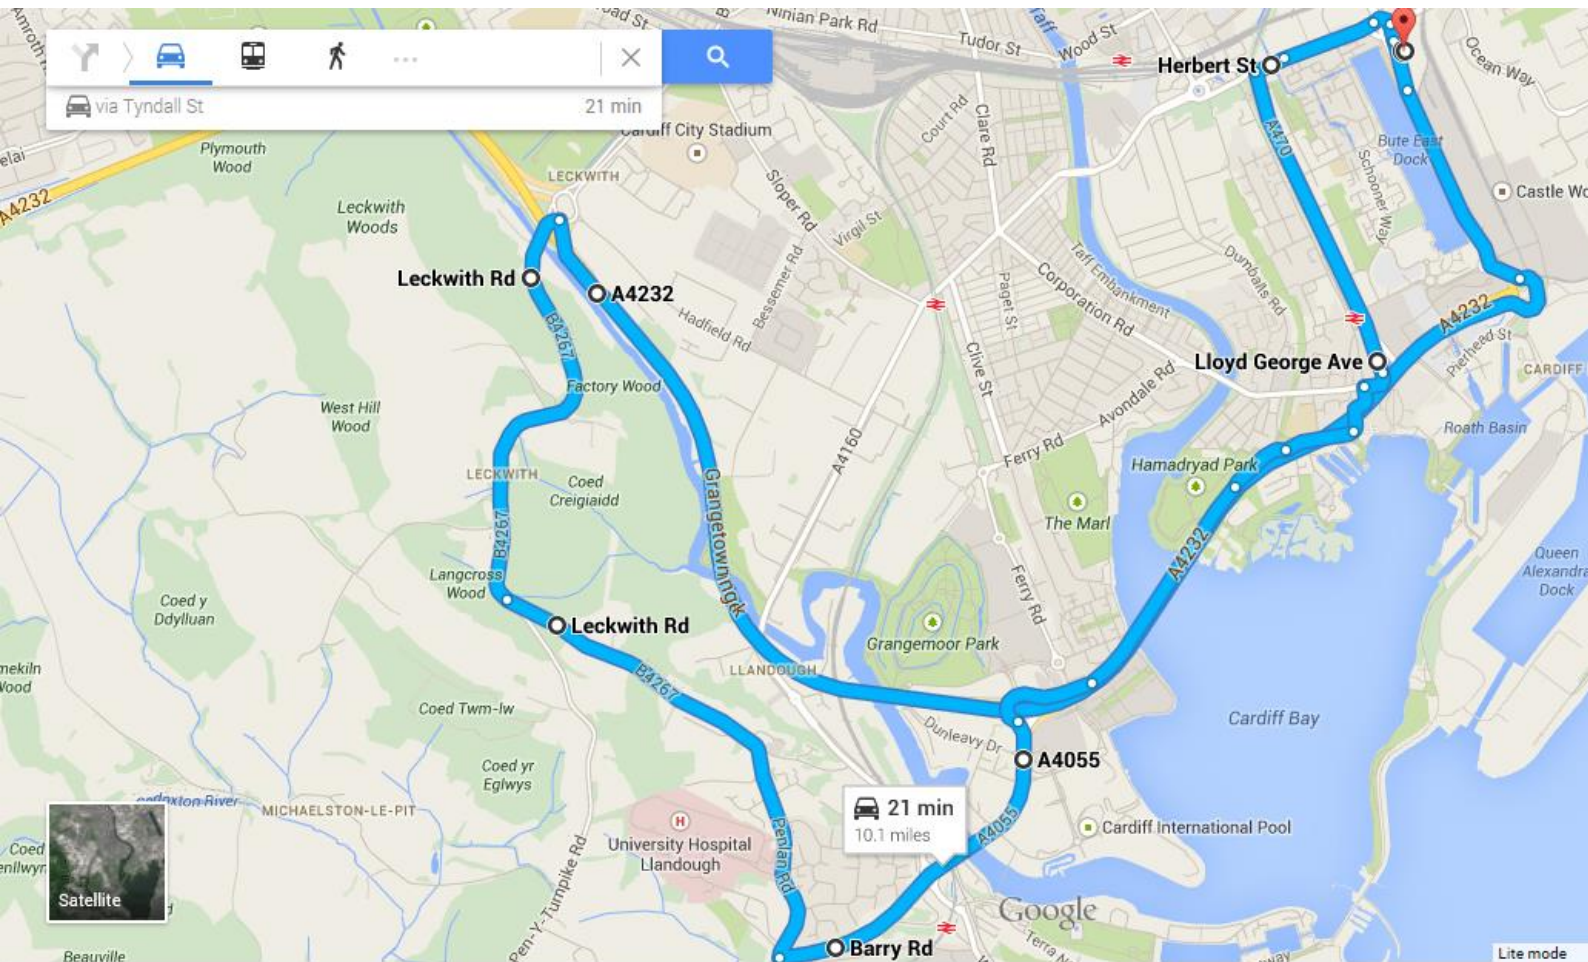

Mainly Dual Carriageways

Cardiff VW > Culverhouse Cross > Cardiff Bay > Cardiff VW

Mixed Driving – Dual Carriageway / Single Carriageway / Urban

Cardiff VW > Leckwith Hill > Penarth Flyover > Cardiff Bay > Cardiff VW

Urban Driving

Cardiff VW > Cardiff Castle > Clare Road > Penarth Road > Cardiff VW