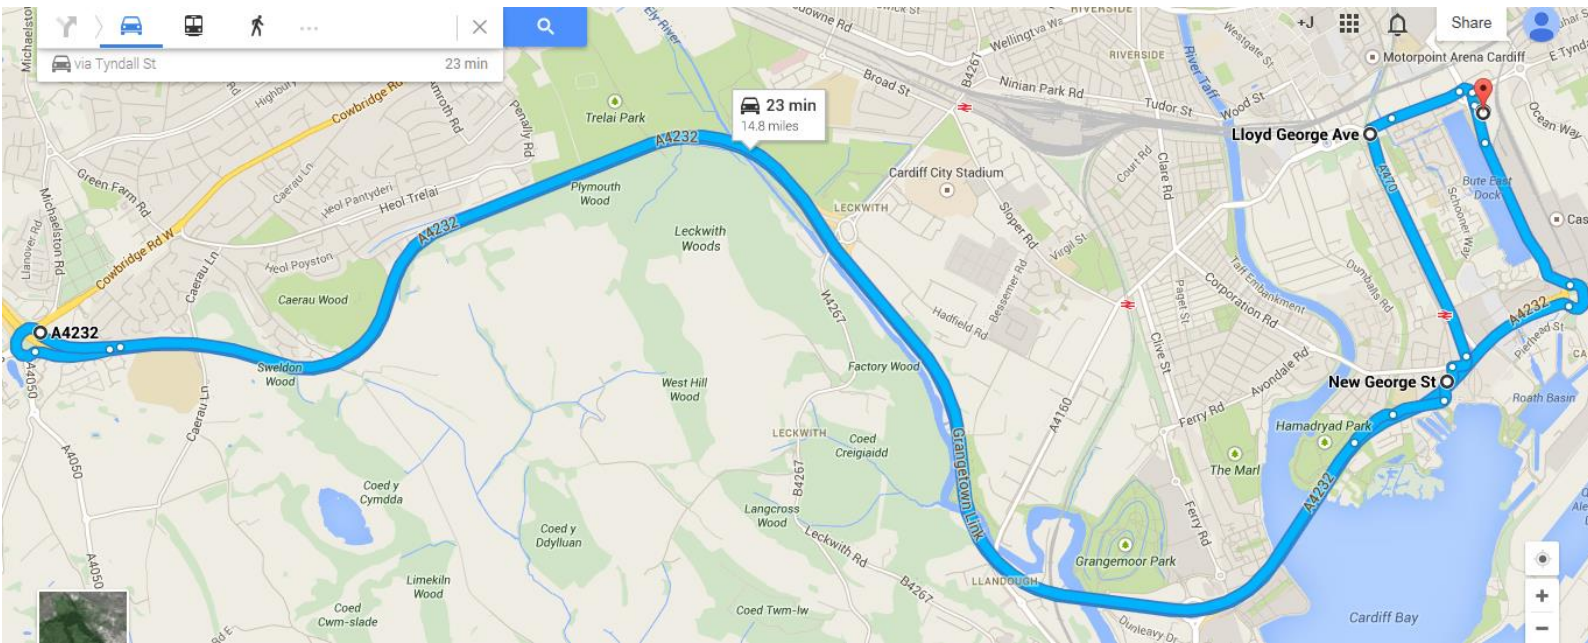

Mainly Dual Carriageways

Cardiff VW > Culverhouse Cross > Cardiff Bay > Cardiff VW

Mixed Driving – Dual Carriageway / Single Carriageway / Urban

Cardiff VW > Leckwith Hill > Penarth Flyover > Cardiff Bay > Cardiff VW

Urban Driving

Cardiff VW > Cardiff Castle > Clare Road > Penarth Road > Cardiff VW